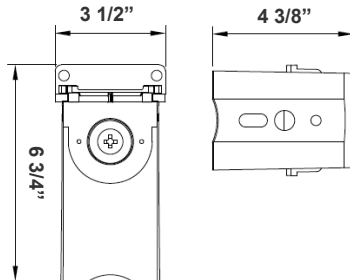

ACCESSORIES:

WEC-8RC

Factory-Installed Options:

OPT-SEN-3MR-3

OPT-3MPC

OPT-EM-OD2EXT

Mounting Options:

LFX-ASA-WH
Adjustable Straight Arm
3 1/3" x 7 7/8"

LFX-SF-WH + LFX-PASF-WH
Pole Adapter for Slip Fitter 6 1/8"
x 3 1/4" x 3"

LFX-EXT-WH
Straight Arm
3 1/3" x 6 3/4" x 4 3/8"

LFX-YK-WH
Yoke
5 3/4" x 6" x 2"

LFX-TR-A-WH
U Bracket
13 3/8" x 10 1/8"

LFX-SF-WH
Slip Fitter
3 1/3" x 7 7/8"