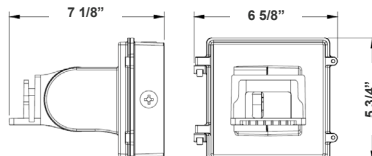

Sample Ordering

Model	Size	Min. Wattage	Max. Wattage	Color	Temp.	Housing
LFXPRO	LG	50	150W	MCTP		WH

Accessories Options

Blank = No Option For Accessories
WEC-8RC = Optional Motion Sensor Remote Control

Factory-Installed Options

Blank = No Option For Accessories
OPT-EM-OD2EXT = Emergency Battery Backup
OPT-3MPC = Microwave Photocell with a 1/2" threaded
OPT-SEN-3MR-3 = Programmable Microwave Bi-Level Sensor

ACCESSORIES:

Factory-Installed Options:

Mounting Options: