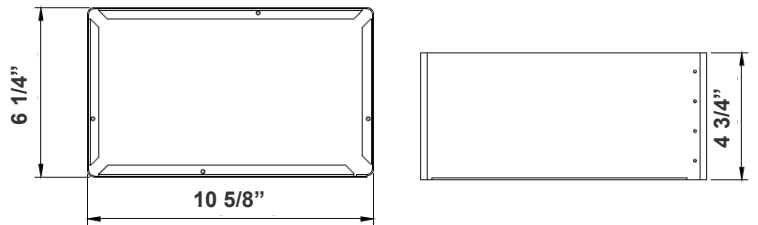

LFXPRO-WG-A
Wire Guard
Can be painted