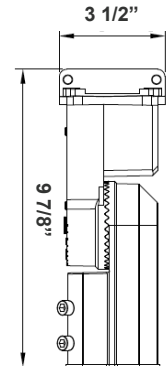

LFX-SF-WH + LFX-PASF-WH
Pole Adapter for Slip Fitter 6 1/8"
x 3 1/4" x 3"

LFX-EXT-WH
Straight Arm
3 1/3" x 6 3/4" x 4 3/8"

LFX-YK-WH
Yoke
5 3/4" x 6" x 2"

LFX-TR-A-WH
U Bracket
13 3/8" x 10 1/8"

LFX-SF-WH
Slip Fitter
3 1/3" x 7 7/8"