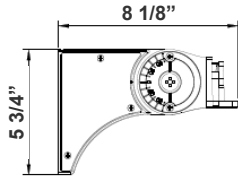

ACCESSORIES:

WEC-8RC

Factory-Installed Options:

OPT-SEN-3MR-3

OPT-3MPC

OPT-EM-OD2EXT

Mounting Options:

LFX-ASA-WH
Adjustable Straight Arm
3 1/3" x 7 7/8"

LFX-SF-WH + LFX-PASF-WH
Pole Adapter for Slip Fitter 6 1/8"
x 3 1/4" x 3"

LFX-EXT-WH
Straight Arm
3 1/3" x 6 3/4" x 4 3/8"

LFX-YK-WH
Yoke
5 3/4" x 6" x 2"

LFX-TR-A-WH
U Bracket
13 3/8" x 10 1/8"

LFX-SF-WH
Slip Fitter
3 1/3" x 7 7/8"