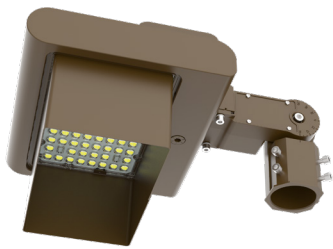

LF-SHROUD-D
Full-Glare Shroud
6 1/4" x 10 5/8" x 4 3/4"
Can be painted