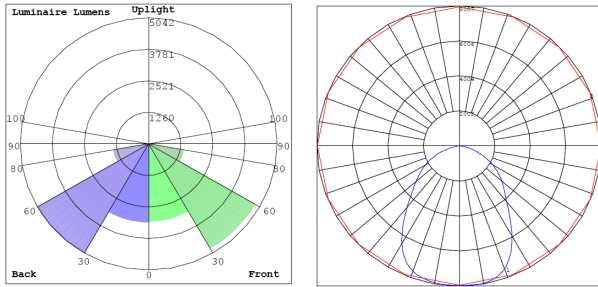

Photometrics: LFXPRO-LG-50-150W-MCTP-WH

TYPE III

BUG Rating: B4-U0-G1

Area 65'x 75' Mounting Height: 20'

Other Views:

Side View

Front View

Back View