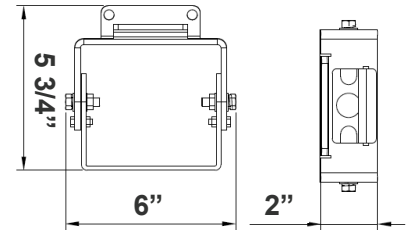

ACCESSORIES:

WEC-8RC

Factory-Installed Options:

OPT-SEN-3MR-3

OPT-3MPC

OPT-EM-OD2EXT

Mounting Options:

LFX-ASA-WH
Adjustable Straight Arm
3 1/3" x 7 7/8"

LFX-SF-WH + LFX-PASF-WH
Pole Adapter for Slip Fitter 6 1/8"
x 3 1/4" x 3"

LFX-EXT-WH
Straight Arm
3 1/3" x 6 3/4" x 4 3/8"

LFX-YK-WH
Yoke
5 3/4" x 6" x 2"

LFX-TR-A-WH
U Bracket
13 3/8" x 10 1/8"

LFX-SF-WH
Slip Fitter
3 1/3" x 7 7/8"