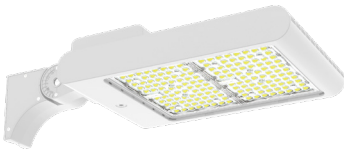

ACCESSORIES:

WEC-8RC

Factory-Installed Options:

OPT-SEN-3MR-3

OPT-3MPC

OPT-EM-OD2EXT

Mounting Options:

LFX-ASA-WH
Adjustable Straight Arm
3 1/3" x 7 7/8"

LFX-SF-WH + LFX-PASF-WH
Pole Adapter for Slip Fitter 6 1/8"
x 3 1/4" x 3"

LFX-EXT-WH
Straight Arm
3 1/3" x 6 3/4" x 4 3/8"

LFX-YK-WH
Yoke
5 3/4" x 6" x 2"

LFX-TR-A-WH
U Bracket
13 3/8" x 10 1/8"

LFX-SF-WH
Slip Fitter
3 1/3" x 7 7/8"