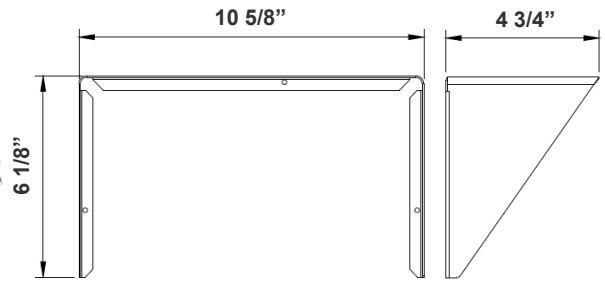

LF-SHROUD-D
Full-Glare Shroud
6 1/4" x 10 5/8" x 4 3/4"
Can be painted