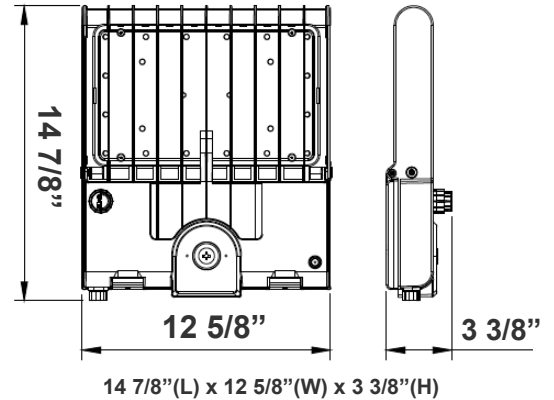

Features

- LED Flood Light
- With snap-on & bolt mounting options for one-person Installations.
- Select a mounting option (Sold separately)
- 70,000 Hours Rated Life
- 7-Year Warranty
- Optic Lens Type: III
- Multi-CCT & Multi-Power - The Switches are on the Bottom of the Fixture

Technical Specifications

Electrical:

- Voltage: 100-277V AC 50/60Hz
- Wattage: 50W/ 80W/ 100W/ 150W
- Power Factor: >0.9
- Output Current: 0.25A
- Efficacy: 125 LPW
- THD: <20%

Mechanical:

- Housing: Die-cast Aluminum Housing with Powder Coat Finish (White)
- 10KV Lightning Surge Protection
- Operating Temperature: -40°F to 104°F
- IP Rating: IP65
- Suitable for Wet Locations
- Effective projected areas (EPA's) are:
  - Front = 0.38 square feet
  - Side = 0.30 square feet
  - Face = 1.05 square feet

Lighting:

- Dimmable: 0~10V
- Solid State Lighting technology for long life, no Maintenance needed and High-Efficiency
- Lens Type: Optical TYPE III Lens, High Light Transmittance PC, Anti-UV and Flame Resistant
- Cord Type: 3.2' SJTW 18/3 AWG cable
- Total lumens: 19200LM Max.
- Color temperature: 3000K/ 4000K/ 5000K/ 5700K
- Color rendering index: CRI ≥ 70
- Beam Angle: 90°x120°

Applications:

- Ideal for general site lighting, alleys, loading docks, doorway, pathway and parking areas.
- Replace existing HID flood lights/ wall packs

Other Models:

- 300W | 38000LM | LFXPRO-XL-150-300W-MCTP-WH