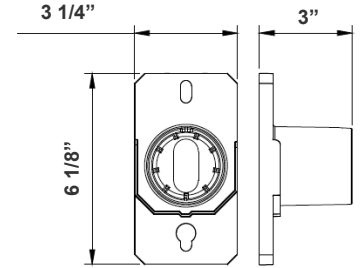

ACCESSORIES:

WEC-8RC

Factory-Installed Options:

OPT-SEN-3MR-3

OPT-3MPC

OPT-EM-OD2EXT

Mounting Options:

LFX-ASA-WH
Adjustable Straight Arm
3 1/3" x 7 7/8"

LFX-SF-WH + LFX-PASF-WH
Pole Adapter for Slip Fitter 6 1/8"
x 3 1/4" x 3"

LFX-EXT-WH
Straight Arm
3 1/3" x 6 3/4" x 4 3/8"

LFX-YK-WH
Yoke
5 3/4" x 6" x 2"

LFX-TR-A-WH
U Bracket
13 3/8" x 10 1/8"

LFX-SF-WH
Slip Fitter
3 1/3" x 7 7/8"