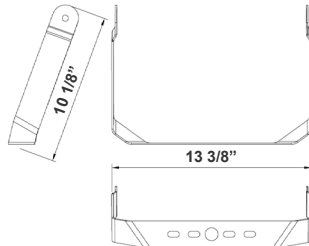

ACCESSORIES:

WEC-8RC

Factory-Installed Options:

OPT-SEN-3MR-3

OPT-3MPC

OPT-EM-OD2EXT

Mounting Options:

LFX-ASA-WH
Adjustable Straight Arm
3 1/3" x 7 7/8"

LFX-SF-WH + LFX-PASF-WH
Pole Adapter for Slip Fitter 6 1/8"
x 3 1/4" x 3"

LFX-EXT-WH
Straight Arm
3 1/3" x 6 3/4" x 4 3/8"

LFX-YK-WH
Yoke
5 3/4" x 6" x 2"

LFX-TR-A-WH
U Bracket
13 3/8" x 10 1/8"

LFX-SF-WH
Slip Fitter
3 1/3" x 7 7/8"